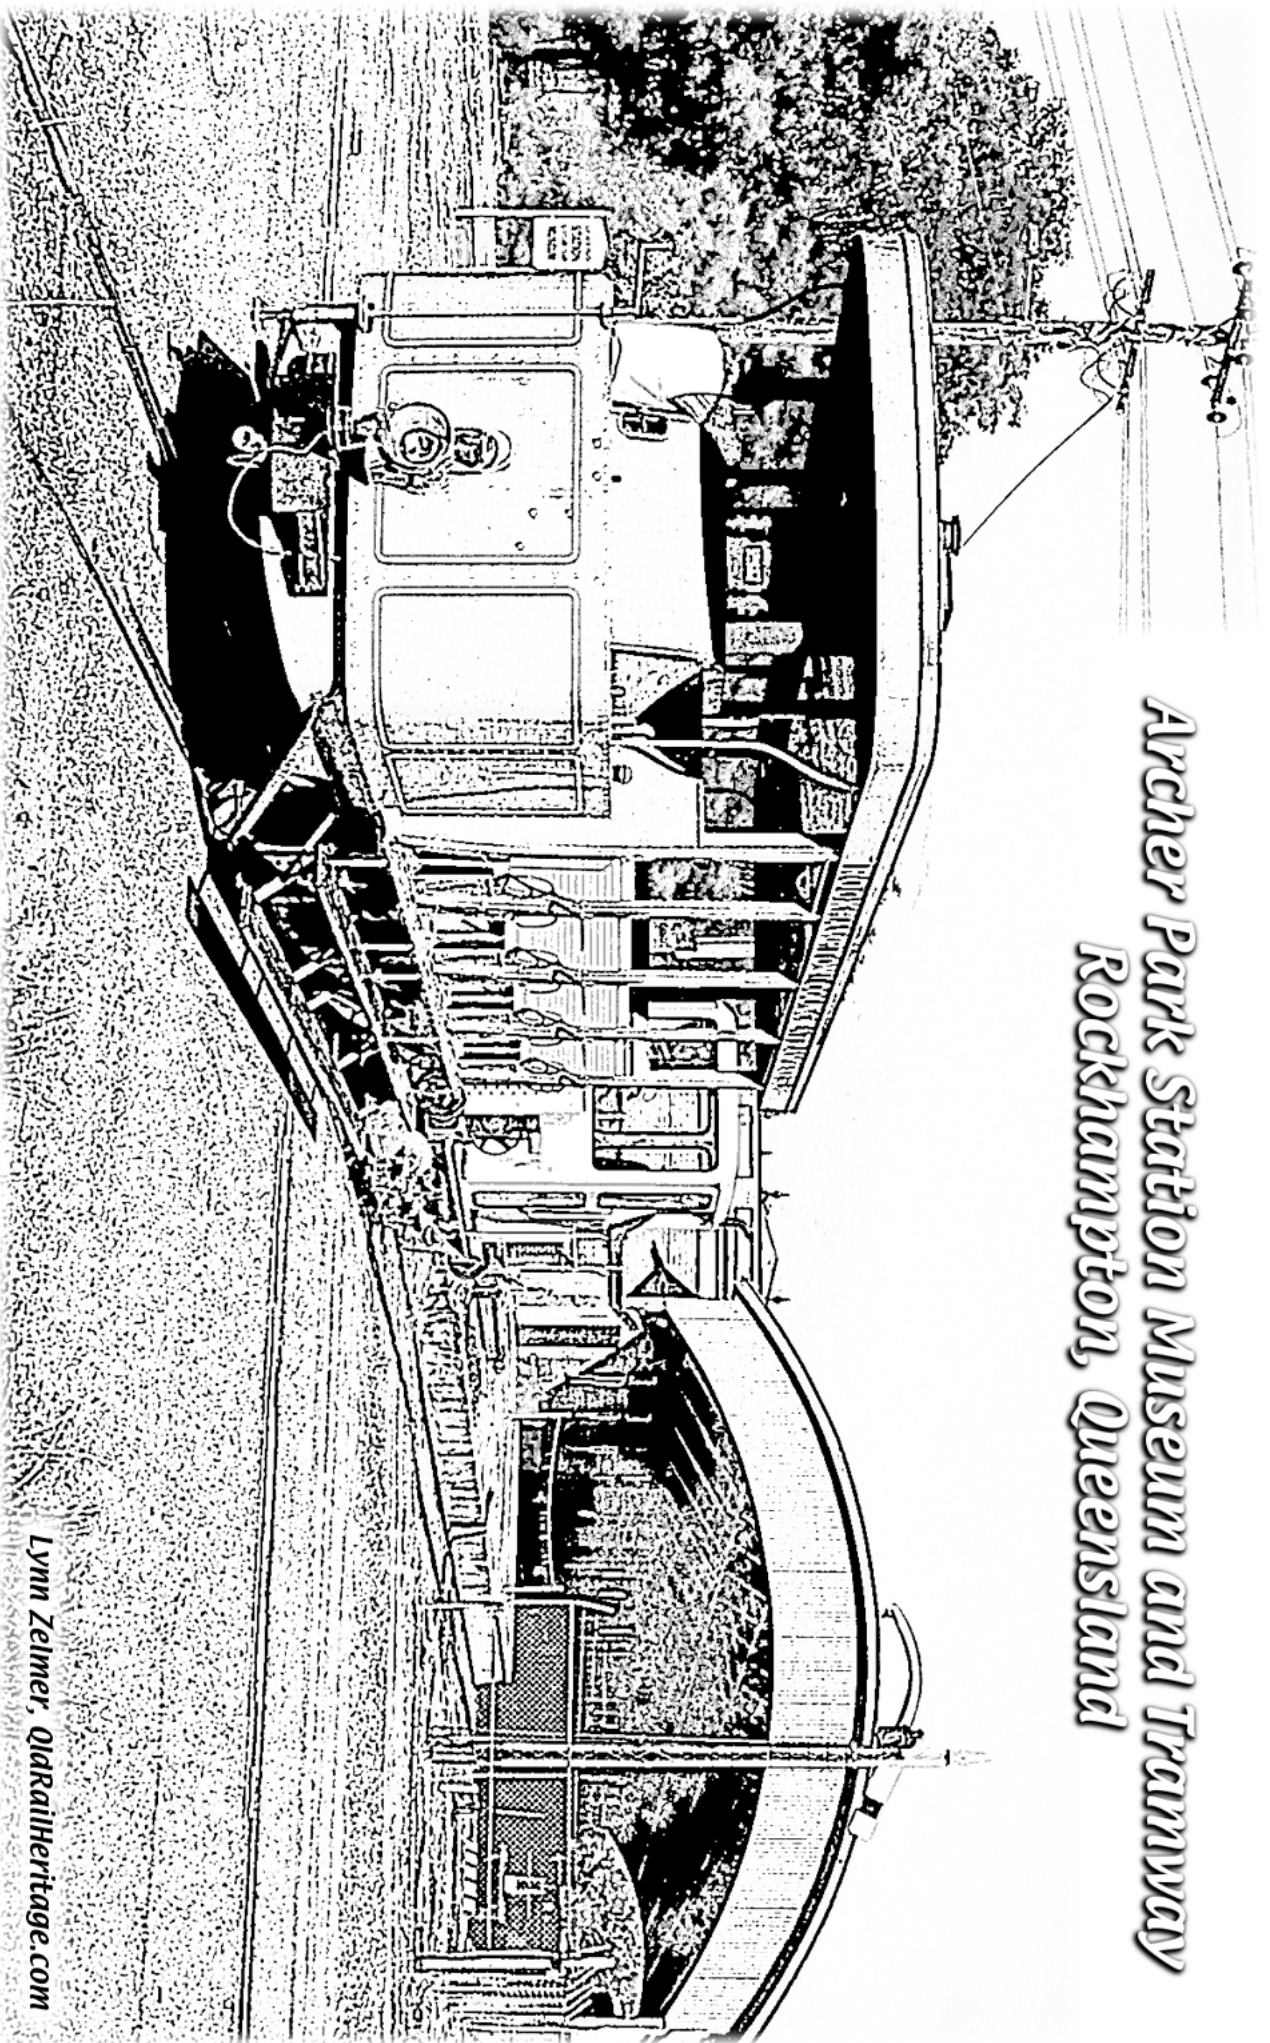

*Archer Park Station Museum and Tramway
Rockhampton, Queensland*

Lynn Zeimer, QldRailHeritage.com